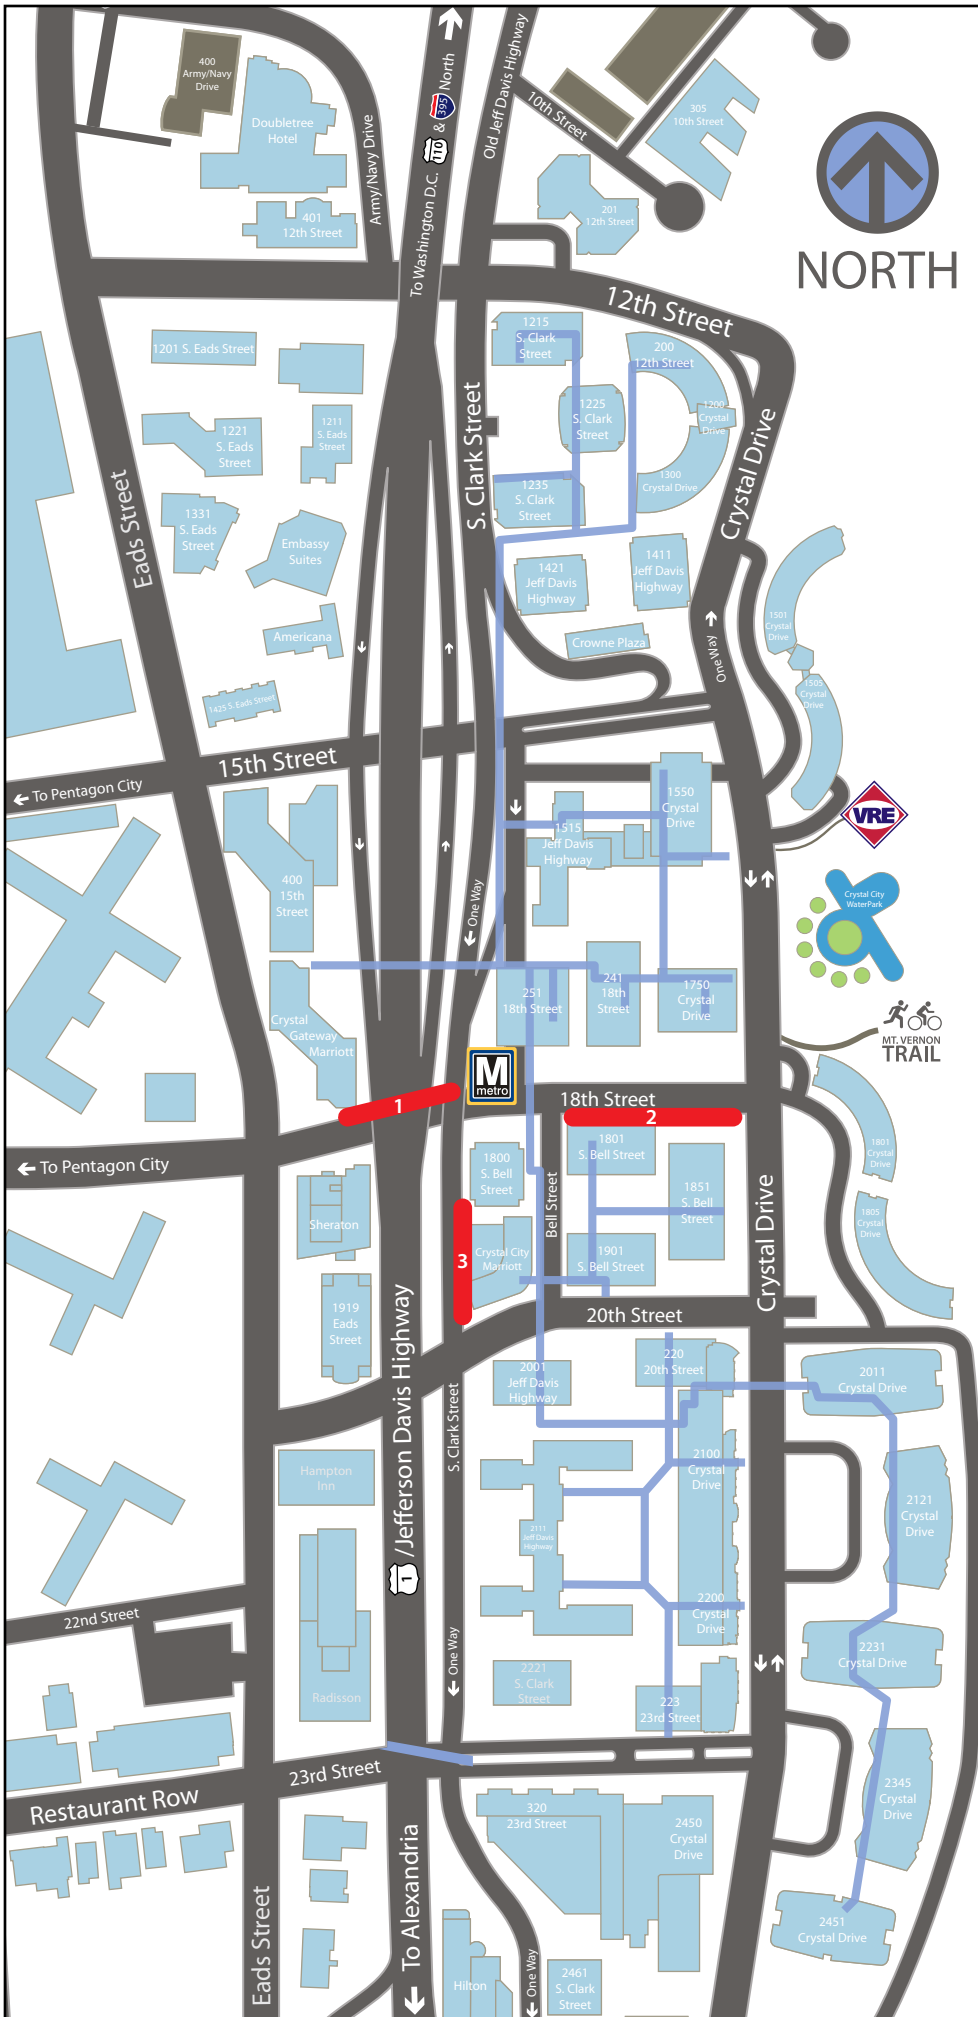

CRYSTAL CITY

Tour Bus Parking

1

300 Block of 18th Street
 2 Hour Parking 10AM - 6PM: \$3/hour
 Overnight Parking: \$3/hour

2

200 Block of 18th Street
 2 Hour Parking 10AM - 6PM: \$3/hour
 Overnight Parking: \$3/hour

3

1800 Block of S. Clark Street
 24 Hour Max Parking: \$3/hour

CRYSTALCITY