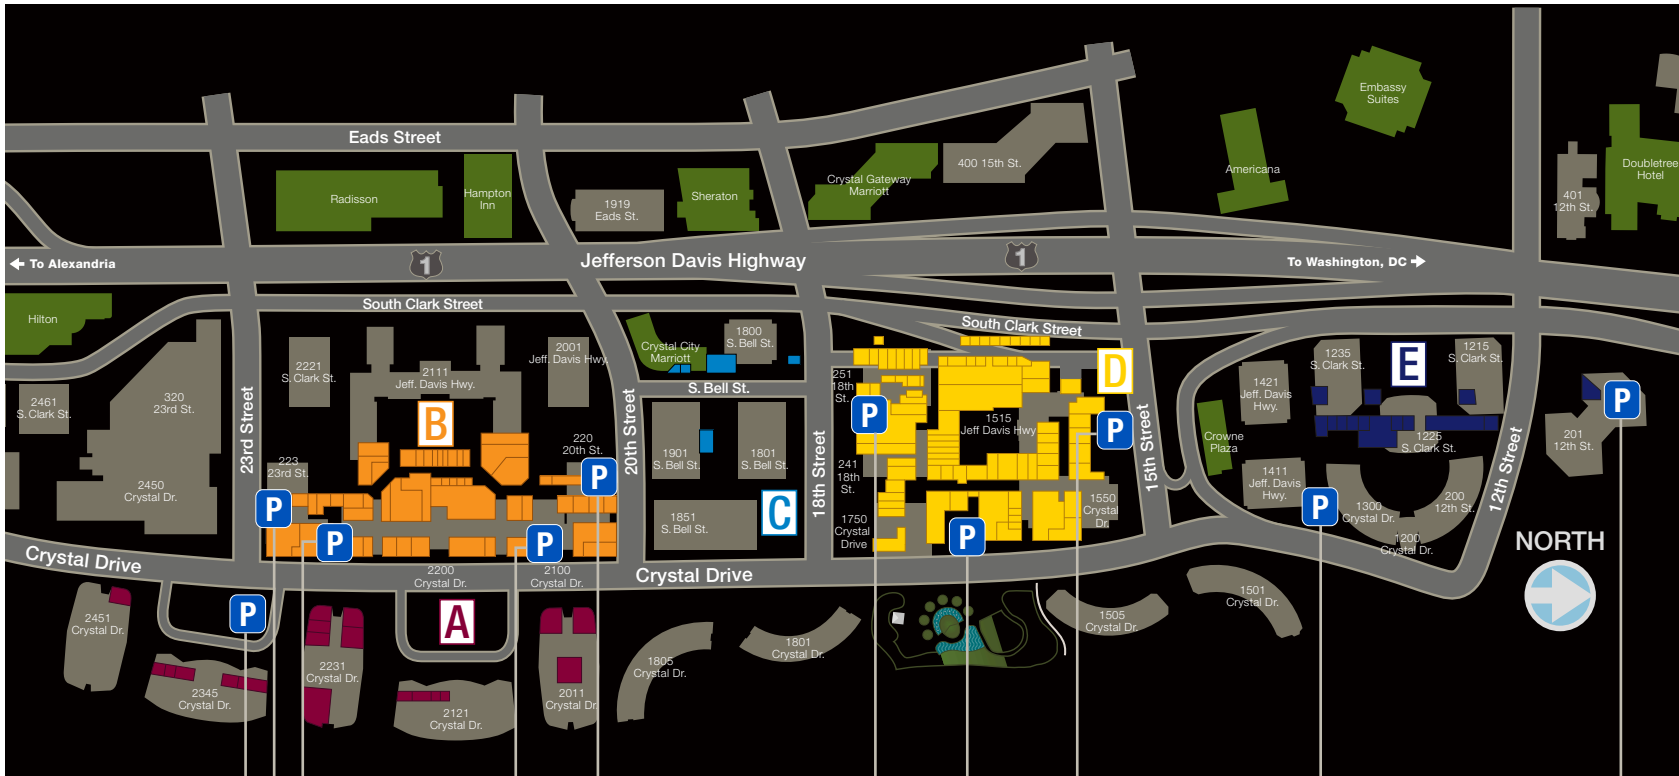

Take Exit 8C (Route 1 South/Alexandria).
Continue on Hayes which turns into 18th Street and ends at Crystal Drive.

Via Route 66/East:

Take Exit 75 (Route 1 South/Alexandria).
Merge onto Route 110/Route 1 South/Alexandria.
Turn Left onto 23rd Street.
Turn Left onto Crystal Drive.

Take the Metro Yellow or Blue Line to the Crystal City Station. Exit on the Mid-Level. Turn Left for the Shops at 2100. Turn Right for the Shops at 1750.

For disabled entrance to The Shops take the Metro platform elevator to street level. Enter the building (251 18th Street) in front of you at the Wachovia Bank side. Take the elevators to the Shopping/Dining level.

VISITOR PARKING

Primary Parking

Crystal City Shops at 2100 enter Retail Visitor Parking through the garage entrance located at 220 20th Street just north of Crystal Drive.

Crystal City Shops at 1750 enter Retail Visitor Parking through the garage entrance located at 1750 Crystal Drive between 18th Street and 15th Street.

PARKING MAP

2345 Crystal Dr.

223 23rd St.

2200 Crystal Dr.

2100 Crystal Dr.

220 20th St.

251 18th St.

1750 Crystal Dr.