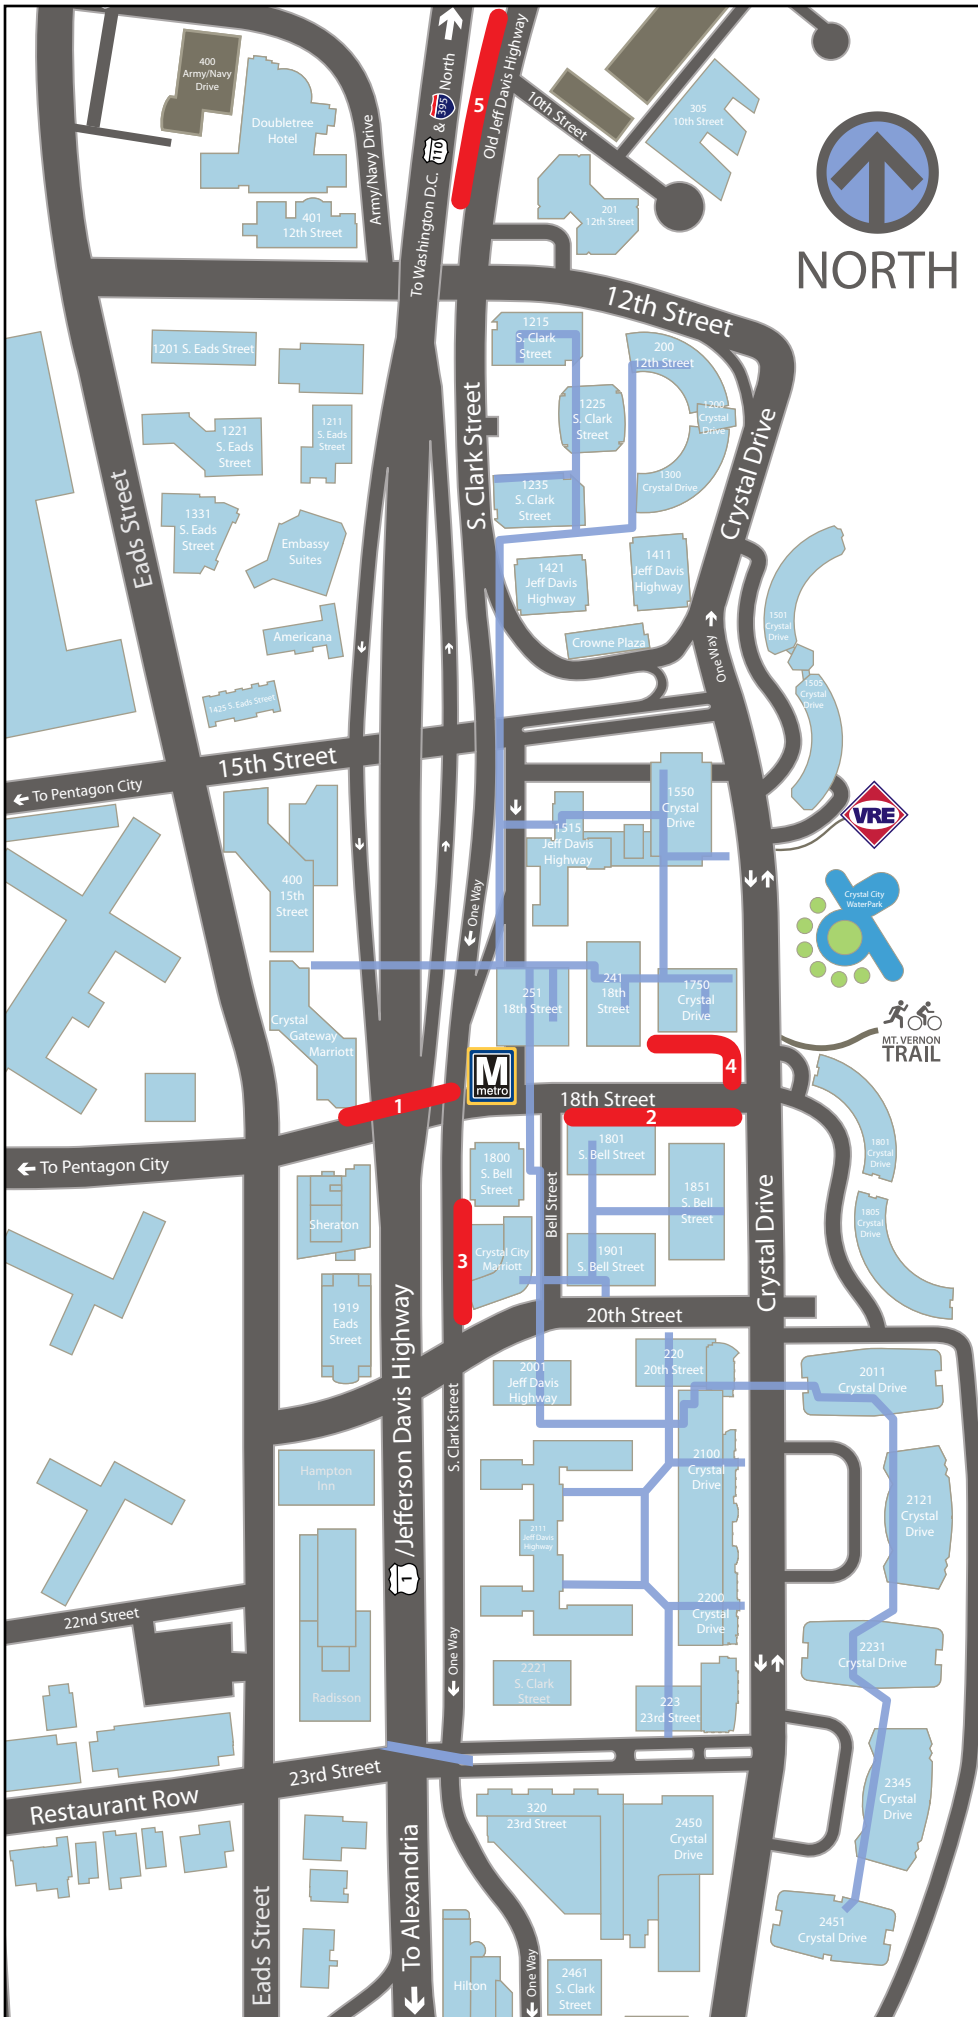

CRYSTAL CITY

Tour Bus Parking

1

300 Block of 18th Street
 2 Hour Parking 10AM - 6PM: \$3/hour
 Overnight Parking: \$3/hour

2

200 Block of 18th Street
 2 Hour Parking 10AM - 6PM: \$3/hour
 Overnight Parking: \$3/hour

3

1800 Block of S. Clark Street
 24 Hour Max Parking: \$3/hour

4

200 Block of 18th Street Driveway
 No Restrictions: No Charge

5

Old Jefferson Davis Highway
 No Restrictions: No Charge

CRYSTALCITY