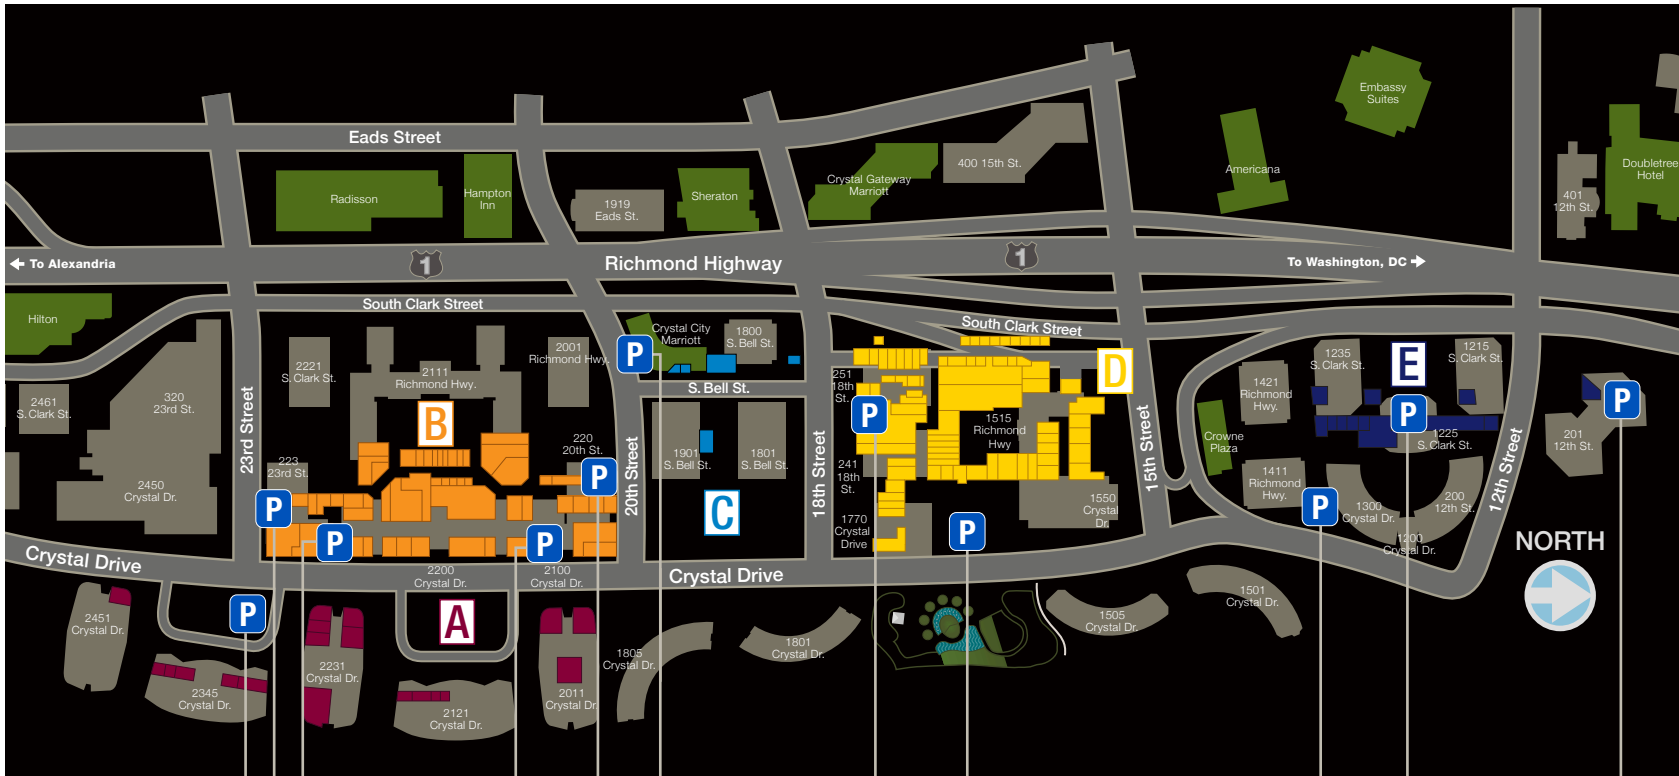

Take the Metro Yellow or Blue Line to the Crystal City Station. Exit on the Mid-Level. Turn Left for the Shops at 2100. Turn Right for the Shops at 1750.

For disabled entrance to The Shops take the Metro platform elevator to street level. Enter the building (251 18th Street) in front of you at the Wachovia Bank side. Take the elevators to the Shopping/Dining level.

VISITOR PARKING

Primary Parking

Crystal City Shops at 2100 enter Retail Visitor Parking through the garage entrance located at 220 20th Street just north of Crystal Drive.

Crystal City Shops at 1750 enter Retail Visitor Parking through the garage entrance located at 1750 Crystal Drive between 18th Street and 15th Street.

PARKING MAP

2345 Crystal Dr.

223 23rd St.

2200 Crystal Dr.

2100 Crystal Dr.

220 20th St.

20th St.
(under Crystal City Marriott)

251 18th St.

1770 Crystal Dr.

1350 Crystal Dr.

1225 S. Clark St.

201 12th St.